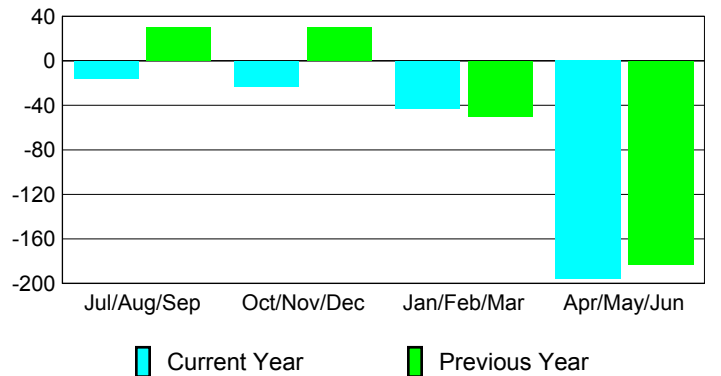

Membership Results 2008-2009

Membership 2007-2008

Month	Net Memb Goal	Actual New Memb	Actual Dropped Memb	Gain/Loss of Memb	Gain/Loss of Memb
Jul/Aug/Sep	80	141	-157	-16	30
Oct/Nov/Dec	20	115	-138	-23	30
Jan/Feb/Mar	30	100	-143	-43	-50
Apr/May/June	20	113	-309	-196	-183
Totals	150	469	-747	-278	-173

Membership Results 2008-2009

Goal, New, Dropped, Gain/Loss

Comparison of Membership Gain/Loss

Current Year Compared to the Previous Year

Gender Comparison 2008-2009

Jul/Aug/Sep

Oct/Nov/Dec

Jan/Feb/Mar