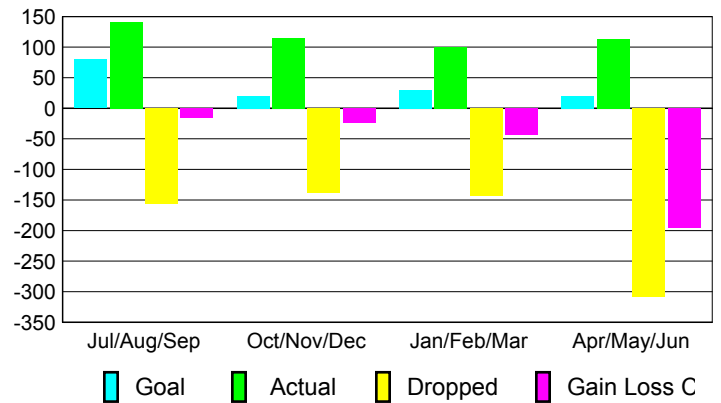

Membership Results 2008-2009

Goal, New, Dropped, Gain/Loss

Comparison of Membership Gain/Loss

Current Year Compared to the Previous Year