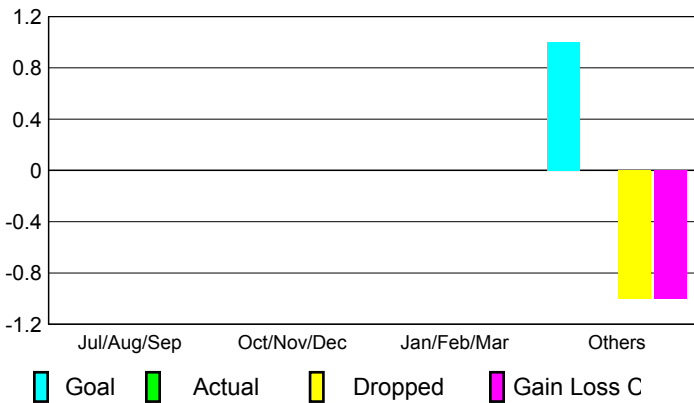

2008-2009 GMT Quarterly Report for District (or Undistricted) **District 336 A**

GMT: **Junichi Takata**

Location: **JAPAN**

GMT CA: **5**

CLUBS

Club Results 2008-2009

Clubs 2007-2008

Month	New Club Goal	Actual New Clubs	Actual Dropped Clubs	Gain/Loss of Clubs	Gain/Loss of Clubs
Jul/Aug/Sep	0	0	0	0	0
Oct/Nov/Dec	0	0	0	0	0
Jan/Feb/Mar	0	0	0	0	0
Apr/May/June	1	0	-1	-1	0
Totals	1	0	-1	-1	0

Club Results 2008-2009

Goal, New, Dropped, Gain/Loss

Comparison of Club Gain/Loss

Current Year Compared to the Previous Year

YTD Status Quo Clubs 2008-2009

Status Quo Clubs Compared to Status Quo Members

MEMBERSHIP

Membership Results 2008-2009

Membership 2007-2008

Month	Net Memb Goal	Actual New Memb	Actual Dropped Memb	Gain/Loss of Memb	Gain/Loss of Memb
Jul/Aug/Sep	80	141	-157	-16	30
Oct/Nov/Dec	20	115	-138	-23	30
Jan/Feb/Mar	30	100	-143	-43	-50
Apr/May/June	20	113	-309	-196	-183
Totals	150	469	-747	-278	-173